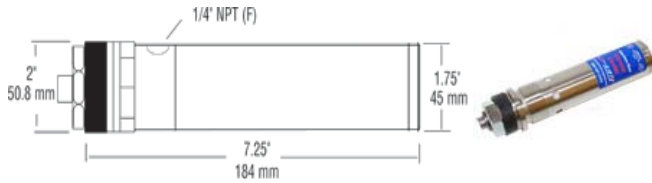

Model 70015, 25, 35 (Stainless Steel)