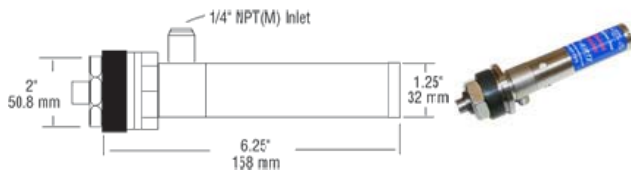

Aluminum Nema 4/12

Thermostatic System includes:

- Aluminum Cooler,
- 5 Micro Auto Drain Filter #90175,
- Thermostat,
- Ducting Kit,
- Solenoid Valve #90301

Thermostatic System
Aluminum Control Cooler Model 75315

All Cabinet Coolers are: 

Model 75008, 15, 25, 35 (Aluminum)

Model 70008x (Stainless Steel)

Model 70008 (Stainless Steel)

Model 70015, 25, 35 (Stainless Steel)