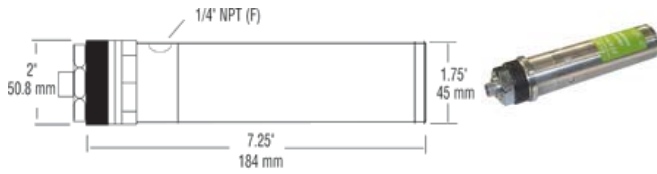

Aluminum Nema 4/12

Thermostatic System includes:

- Aluminum Cooler,
- 5 Micro Auto Drain Filter #90175,
- Thermostat,
- Ducting Kit,
- Solenoid Valve #90301

Thermostatic System
Aluminum Control Cooler Model 75315

All Cabinet Coolers are: 

Model 75008, 15, 25, 35 (Aluminum)

Model 70008x (Stainless Steel)

Model 70008 (Stainless Steel)

Model 70015, 25, 35 (Stainless Steel)