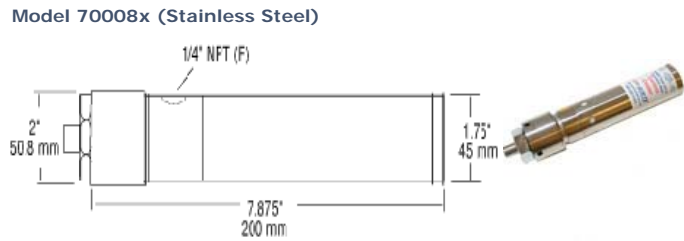

Aluminum Nema 4/12

Thermostatic System includes:

- Aluminum Cooler,
- 5 Micro Auto Drain Filter #90175,
- Thermostat,
- Ducting Kit,
- Solenoid Valve #90301

Thermostatic System
Aluminum Control Cooler Model 75315

All Cabinet Coolers are: 

Model 75008, 15, 25, 35 (Aluminum)

Model 70008x (Stainless Steel)

Model 70008 (Stainless Steel)

Model 70015, 25, 35 (Stainless Steel)